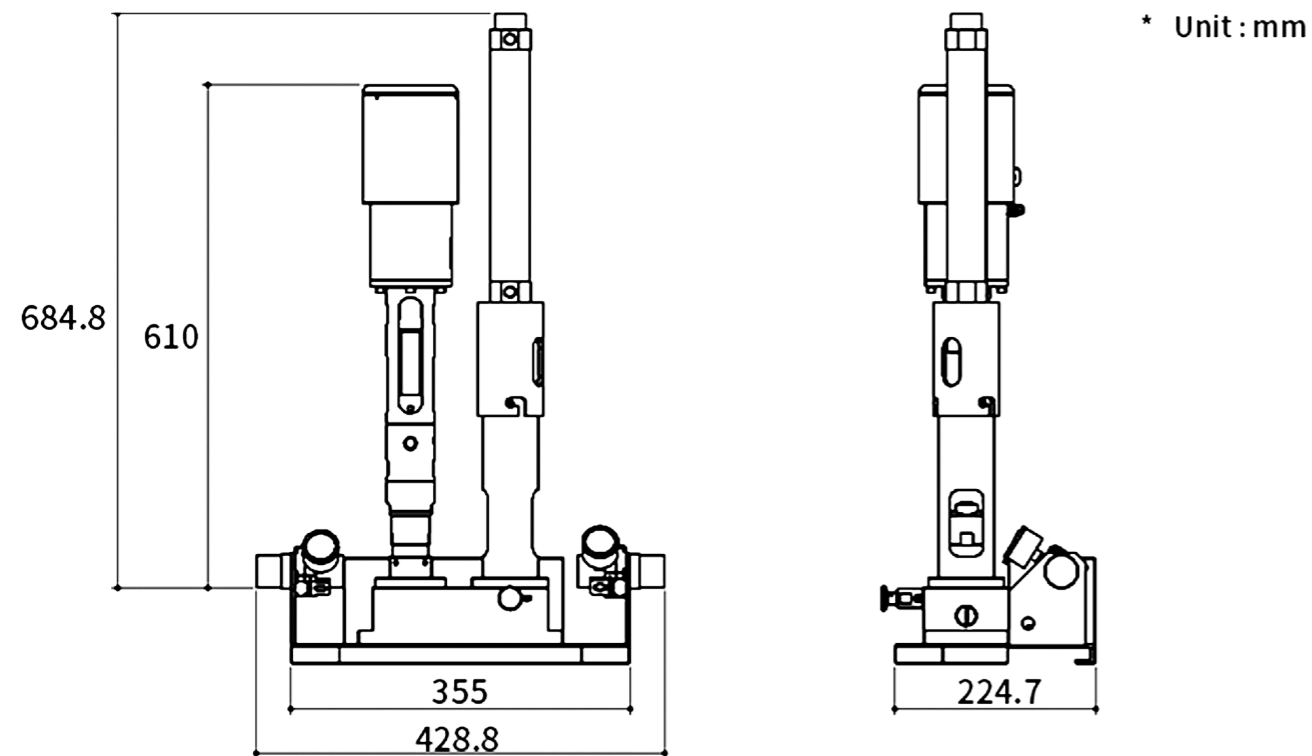

## Specification

Model	BSP-330S
Air Pressure	Mix. 2kgf/cm <sup>2</sup>
Air Consumption	80ml/min(max)
Pump Sending ratio	10:1, 20:1(For high pressure)
Outlet Fitting	1/8"
Max. dispensing pressure	50kgf/cm <sup>2</sup>
Min. dispensing pressure	0.005cc/shot
Applied viscosity	10,000 ~ 600,000cps
Applied container	300ml, 310ml, 330ml cartridge
Power	AC220V 50/60Hz (110V : Option)