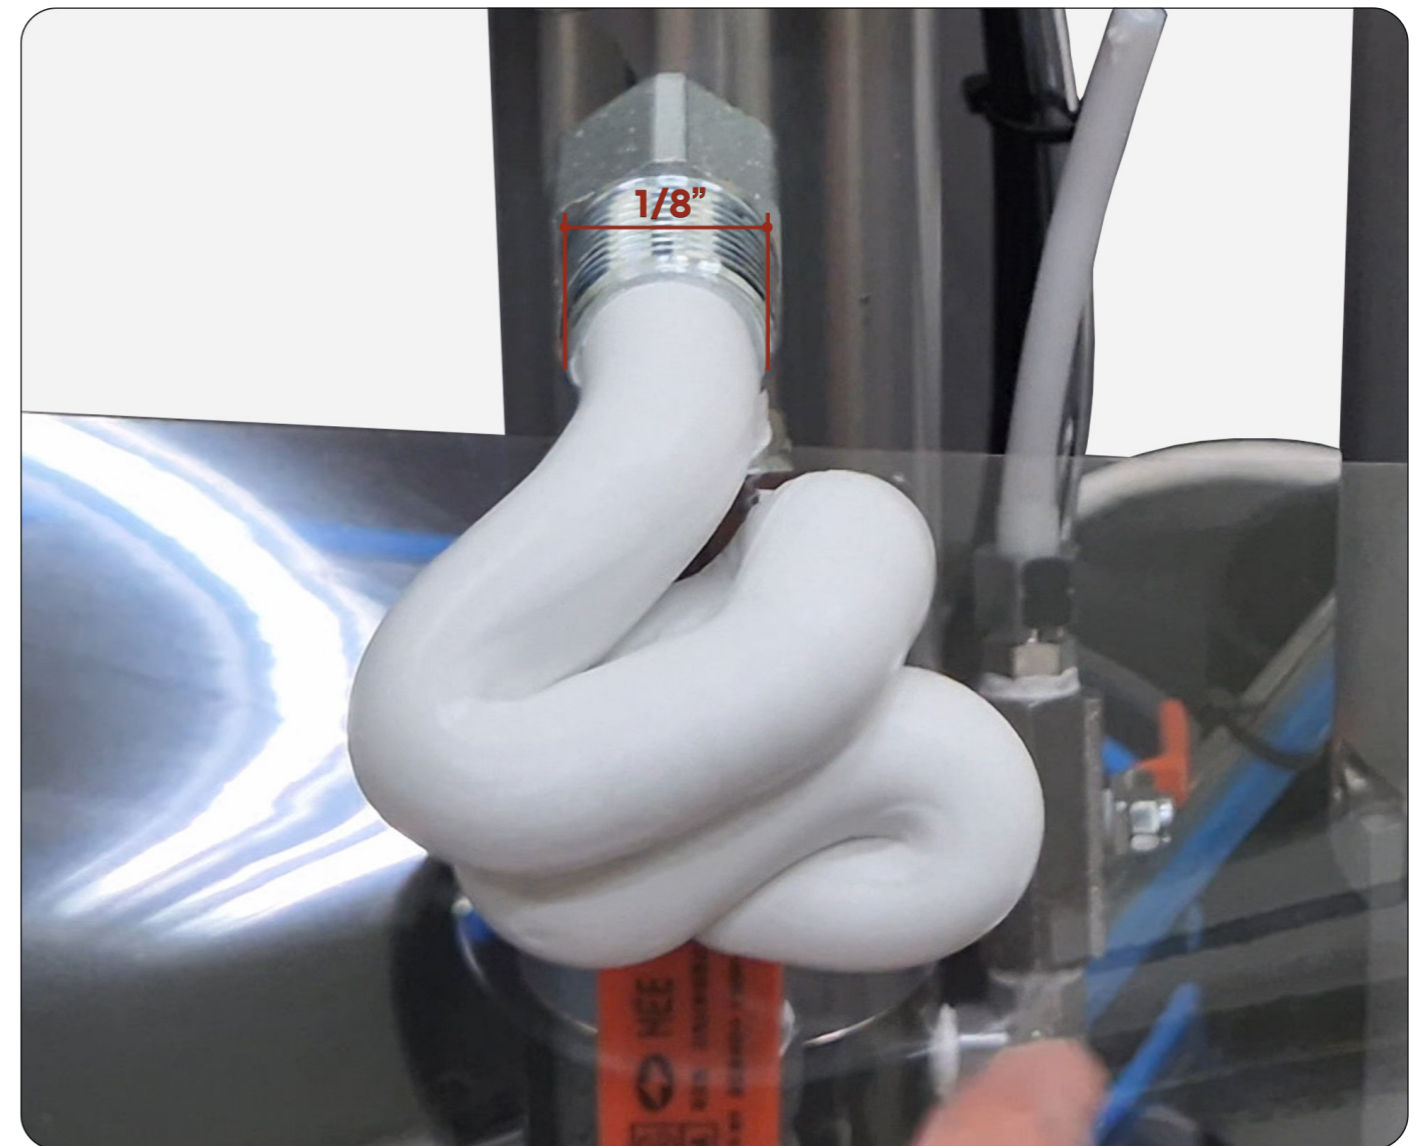

## BSP-330S

A device to supply high viscosity cartridge-type fluid without exposure to air or loss of materials using a pump pressure.

When using high-viscosity fluid material 330ml standard cartridge, delivering the material with appropriate flow rate without creating micro bubbles is the key for precision dispensing and better productivity.

Banseok's Cartridge Pump has been proven its stability sustainability and convenience for 30 years in field.

**POINT 01**

**High viscosity materials can be conveniently dispensed**

Dispenses high viscosity materials ranging from 10,000 to 1,000,000cps in a fixed amount without mixed bubbles.

Pumping of high viscosity materials when cylinder pushes the piston within cartridge causes no mixed bubbles or no material loss.

**\* Outlet Fitting : 1/8"**