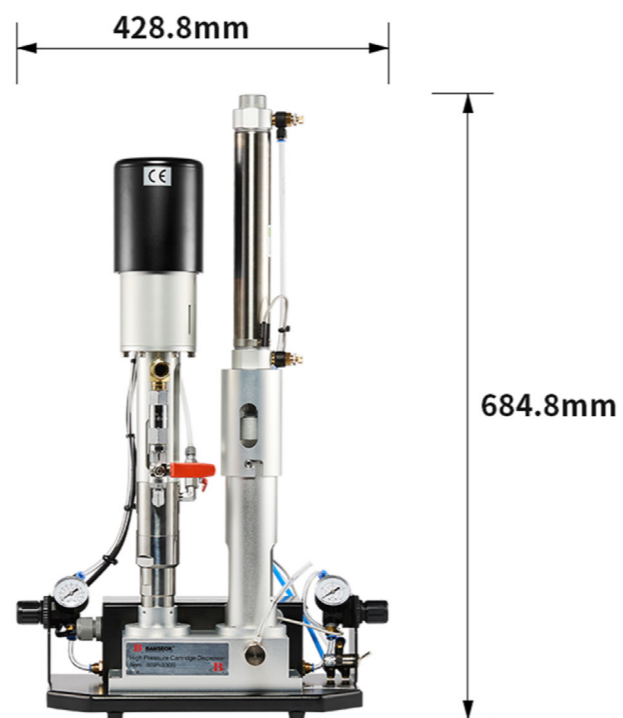

POINT 02

Light type design

Minimizing working space and convenient installing and operating condition based on small size and light type design.